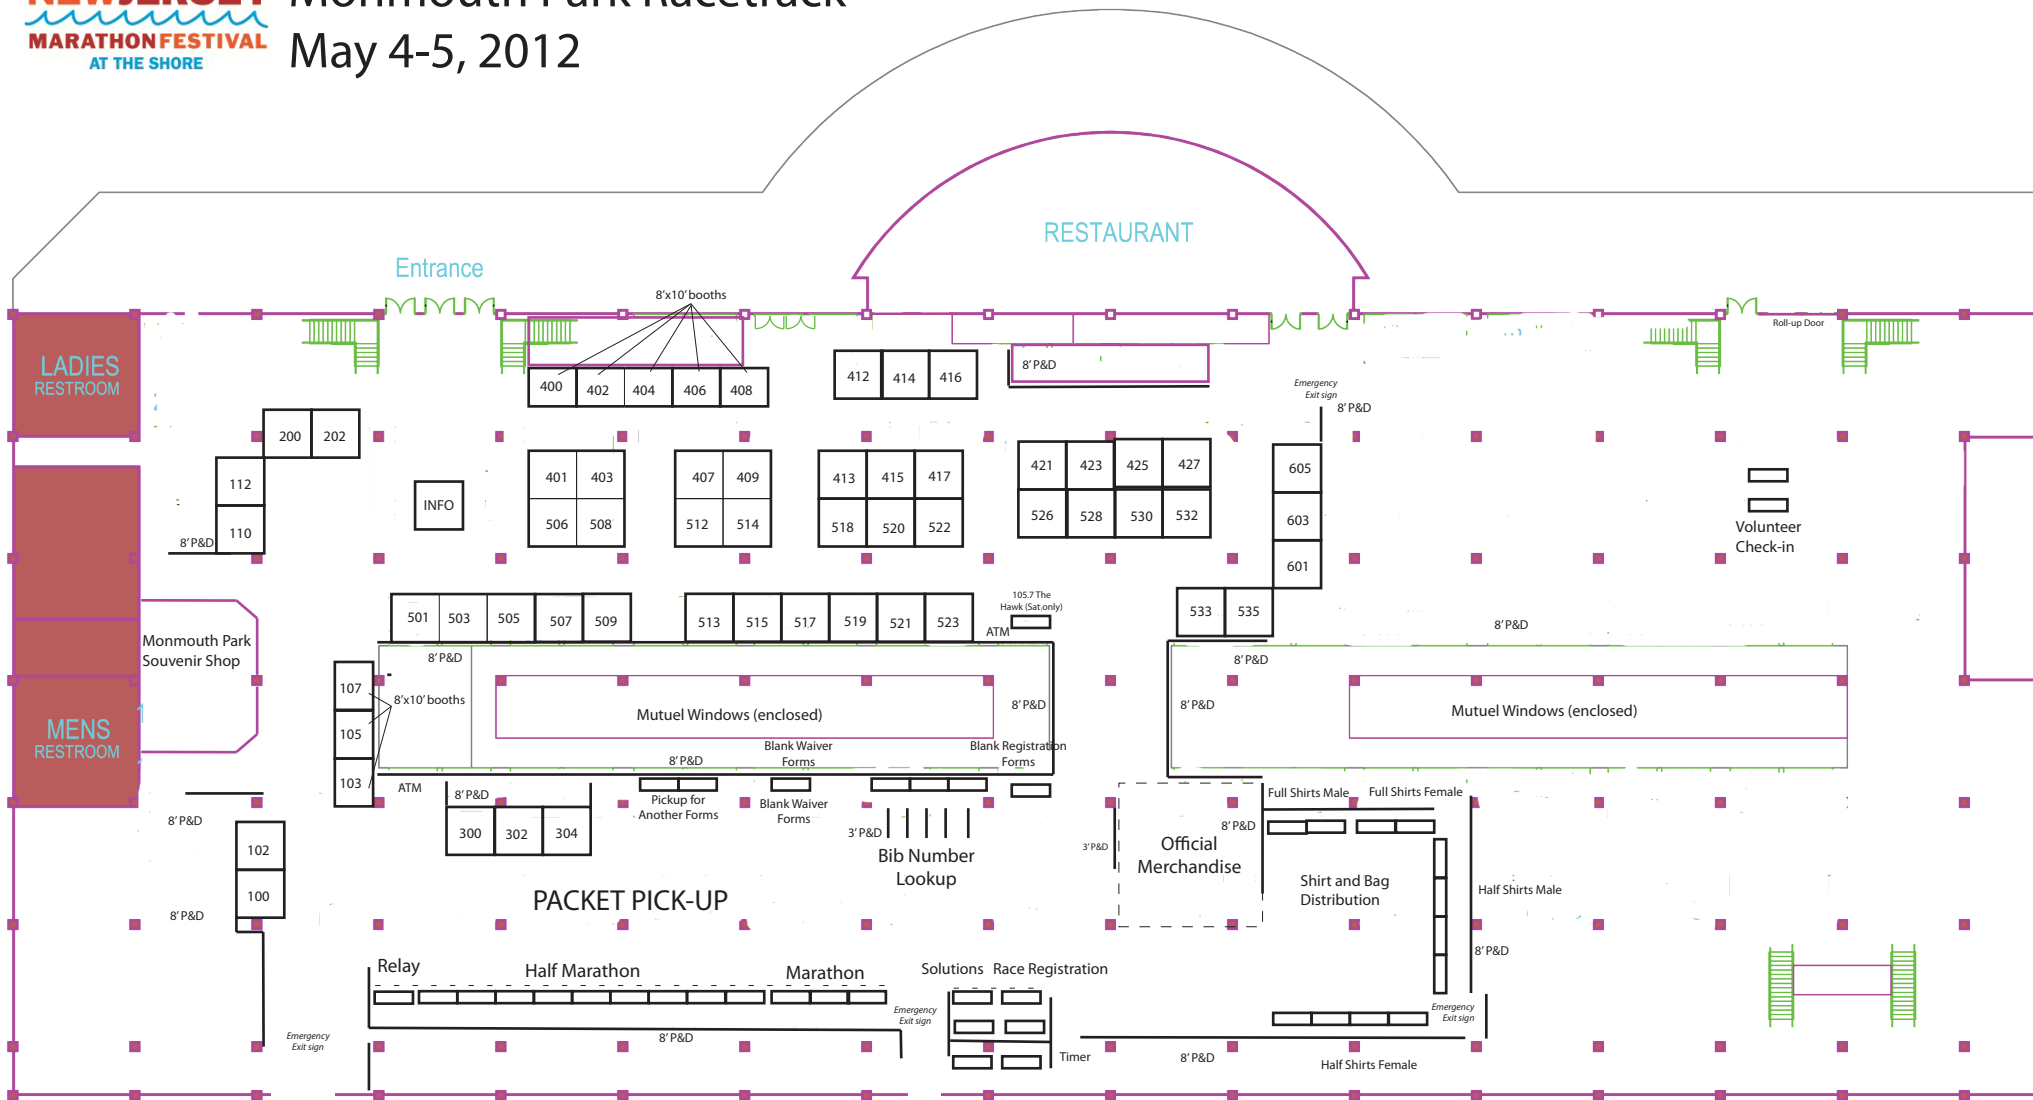

Health & Fitness Expo

Monmouth Park Racetrack

May 4-5, 2012

■ = Building Column
 (All booths are 10'x10' unless otherwise marked. Booths come with 6' tables, 2 chairs)